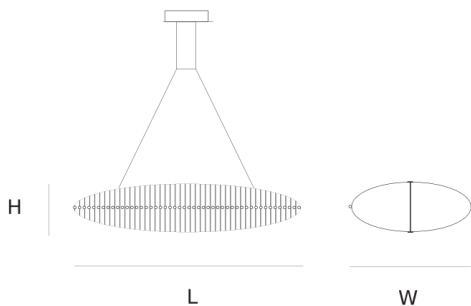

CABLELENGTH

Up to 150 cm 59 inch

TYPE	Suspension
STANDARD	The fixture is supplied with lamps. Black canopy with cover plate in matching colour of the fixture. Leading and trailing edge dimmable.
OPTIONAL	3000K or 3500K led.
TRANSFORMER/DRIVER	SCPpower KVF-12030-TDW
DIMMING	leading and trailing edge
CLASSIFICATION	UL no IP20 yes
ENERGY LABEL